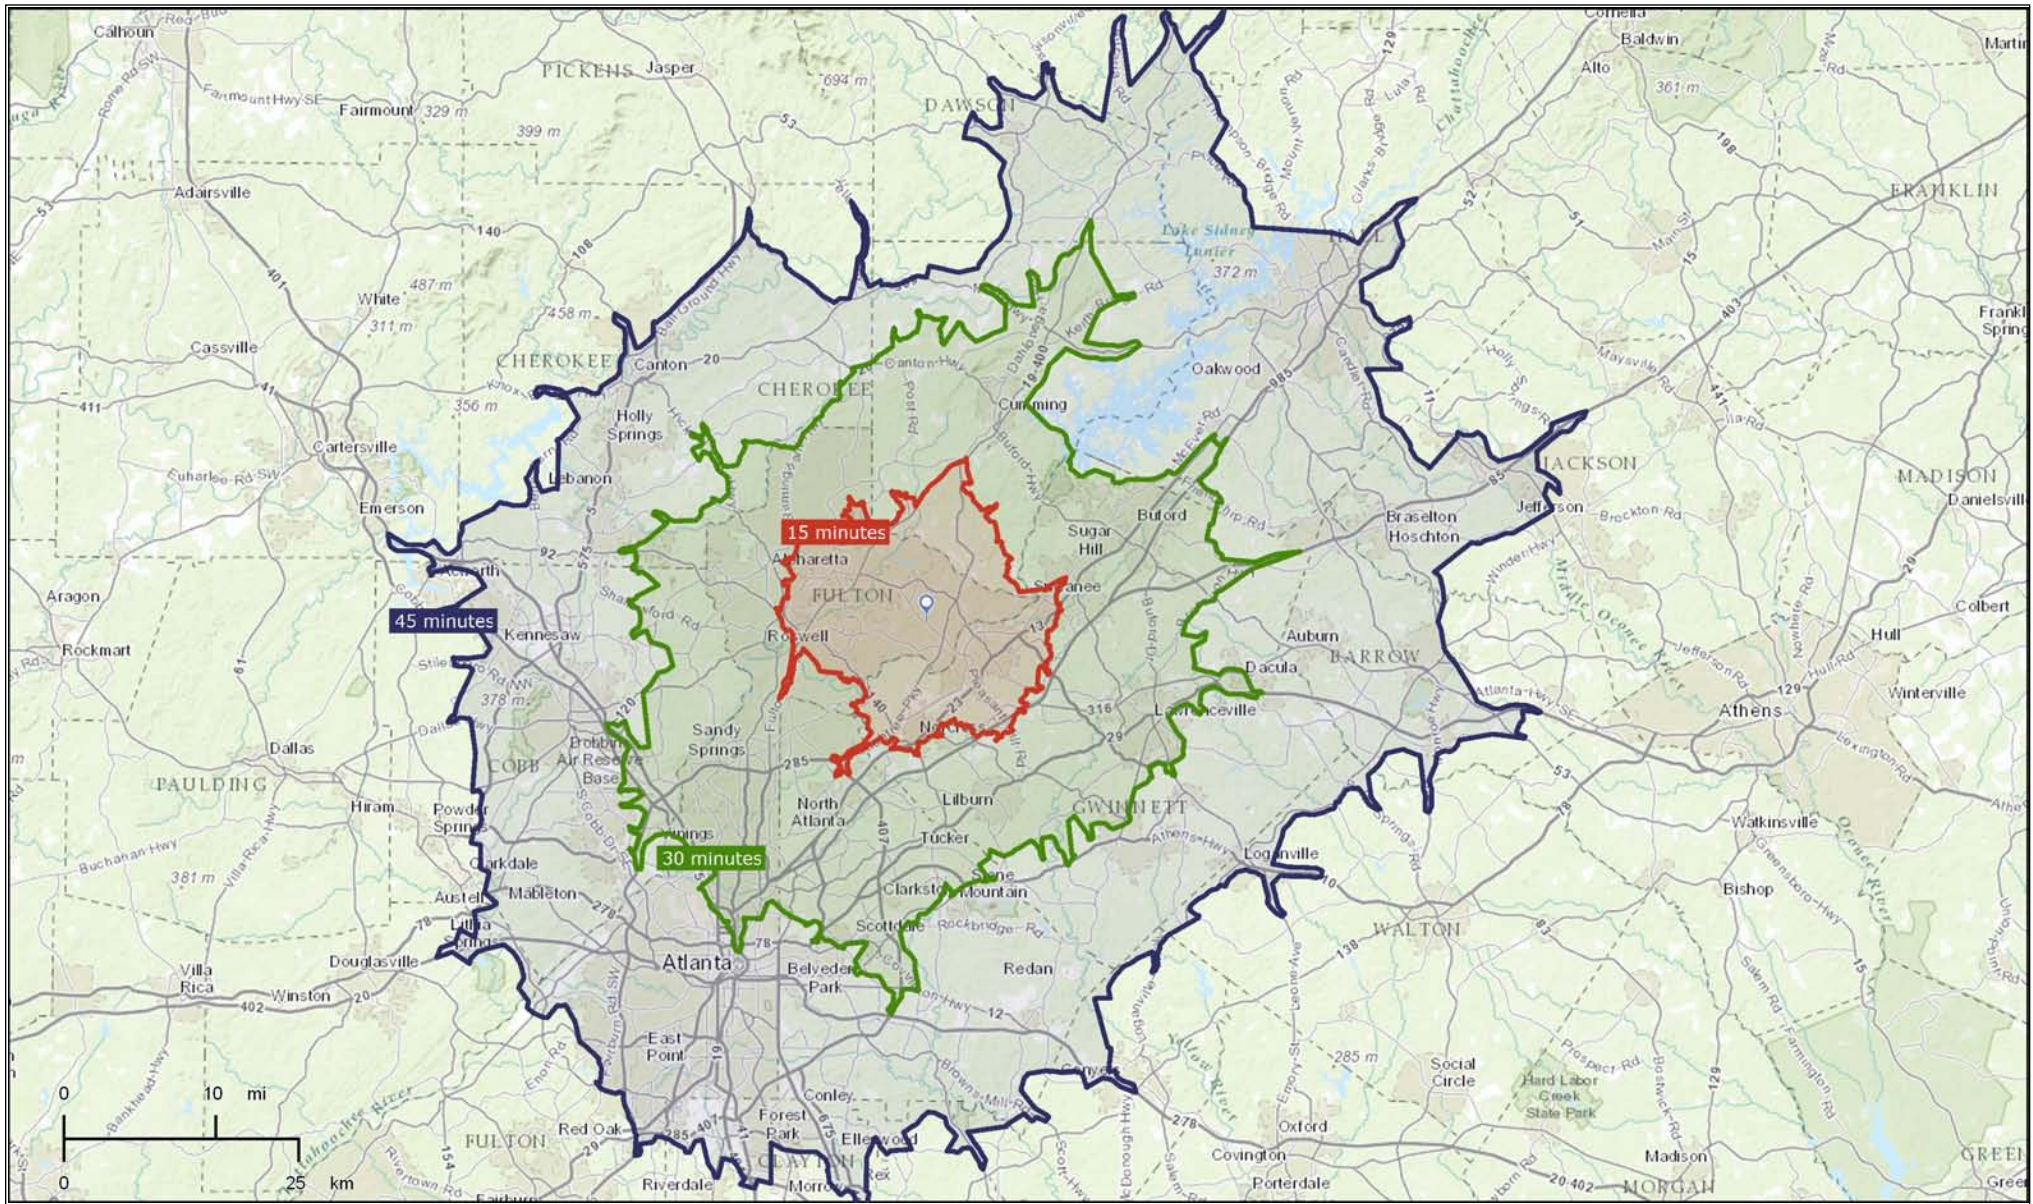

State Bridge Rd & Morton Rd, Johns Creek GA

Drive Time Map- 15, 30, 45 minutes

January 02, 2014